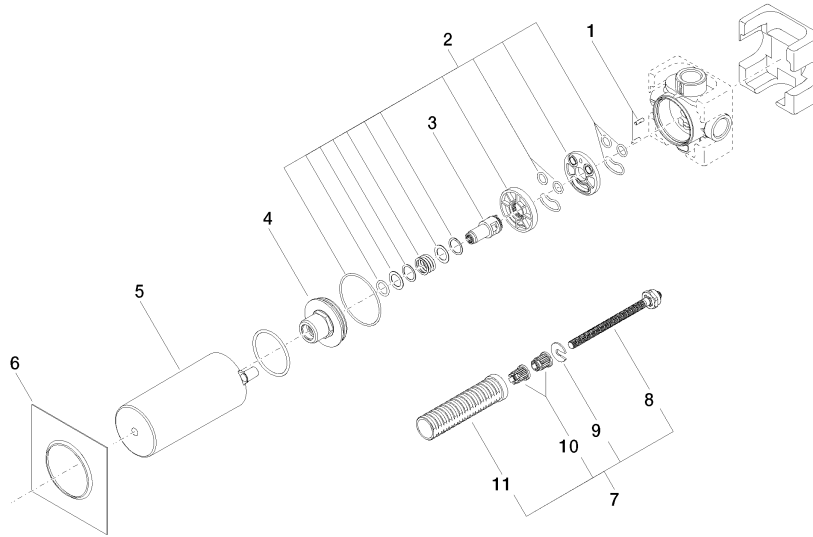

Concealed two-way diverter -

35 124 970 90

- red brass, lead-free
- 2x female thread 1/2" connections
- 2x female thread 1/2" outlet
- cut-to-length spindle and sleeve
- dust cover
- anti-water packing
- soundproofing
- WRAS 1609056

Concealed two-way diverter -

35 124 970 90

mm [inches]

	min.	max.
Domicil	60	105
Source	73	123
Square	73	123
Madison	73	138
LULU	73	146
Madison Flair	73	148
Just	78	148
LaFleur	83	148
Supernova	83	148
Tara	83	148
Vaia	83	148
MEM	108	148
CL,1	108	148

Flow rate chart

Certificates

LGA_28456.

Concealed two-way diverter -

35 124 970 90

Spare parts list

No.	Item Number	Name	Quantity used	Delivery time
1	09 31 11 151 90	pin	1	2
2	90 30 11 085 00 90	set	1	2
3	09 29 06 025 90	spindle	1	2
4	09 21 02 124 90	lid	1	2
5	09 21 02 125 90	cap	1	2
6	09 14 03 109 90	seal	1	2
7	90 18 40 077 00 90	spindle	1	2
8	04 29 06 105 00 90	spindle	1	60
9	09 16 01 026 90	ring	1	2
10	90 12 12 002 00 90	fixing cap	2	2
11	90 18 40 077 01 90	spindle	1	2