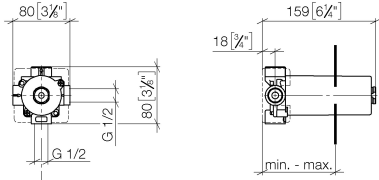

Concealed two-way diverter -

35 124 970 90

- red brass, lead-free
- 2x female thread 1/2" connections
- 2x female thread 1/2" outlet
- cut-to-length spindle and sleeve
- dust cover
- anti-water packing
- soundproofing
- WRAS 1609056

Concealed two-way diverter -

35 124 970 90

mm [inches]

	min.	max.
Domicil	60	105
Source	73	123
Square	73	123
Madison	73	138
LULU	73	146
Madison Flair	73	148
Just	78	148
LaFleur	83	148
Supernova	83	148
Tara	83	148
Vaia	83	148
MEM	108	148
CL,1	108	148

Flow rate chart

Certificates

LGA_28456.

Concealed two-way diverter -

35 124 970 90

Spare parts list

No.	Item Number	Name	Quantity used	Delivery time
1	09 31 11 151 90	pin	1	2
2	90 30 11 085 00 90	set	1	2
3	09 29 06 025 90	spindle	1	2
4	09 21 02 124 90	lid	1	2
5	09 21 02 125 90	cap	1	2
6	09 14 03 109 90	seal	1	2
7	90 18 40 077 00 90	spindle	1	2
8	04 29 06 105 00 90	spindle	1	60
9	09 16 01 026 90	ring	1	2
10	90 12 12 002 00 90	fixing cap	2	2
11	90 18 40 077 01 90	spindle	1	2