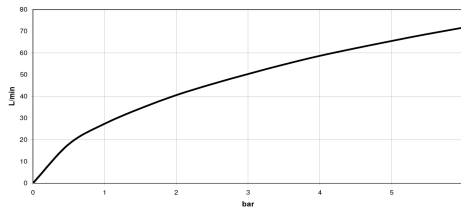

Concealed two-way diverter -

35 124 970 90

- red brass, lead-free
- 2x female thread 1/2" connections
- 2x female thread 1/2" outlet
- cut-to-length spindle and sleeve
- dust cover
- anti-water packing
- soundproofing
- WRAS 1609056

Concealed two-way diverter -

35 124 970 90

mm [inches]

	min.	max.
Domicil	60	105
Source	73	123
Square	73	123
Madison	73	138
LULU	73	146
Madison Flair	73	148
Just	78	148
LaFleur	83	148
Supernova	83	148
Tara	83	148
Vaia	83	148
MEM	108	148
CL,1	108	148

Flow rate chart

Certificates

LGA_28456.

Concealed two-way diverter -

35 124 970 90

Spare parts list

No.	Item Number	Name	Quantity used	Delivery time
1	09 31 11 151 90	pin	1	2
2	90 30 11 085 00 90	set	1	2
3	09 29 06 025 90	spindle	1	2
4	09 21 02 124 90	lid	1	2
5	09 21 02 125 90	cap	1	2
6	09 14 03 109 90	seal	1	2
7	90 18 40 077 00 90	spindle	1	2
8	04 29 06 105 00 90	spindle	1	60
9	09 16 01 026 90	ring	1	2
10	90 12 12 002 00 90	fixing cap	2	2
11	90 18 40 077 01 90	spindle	1	2